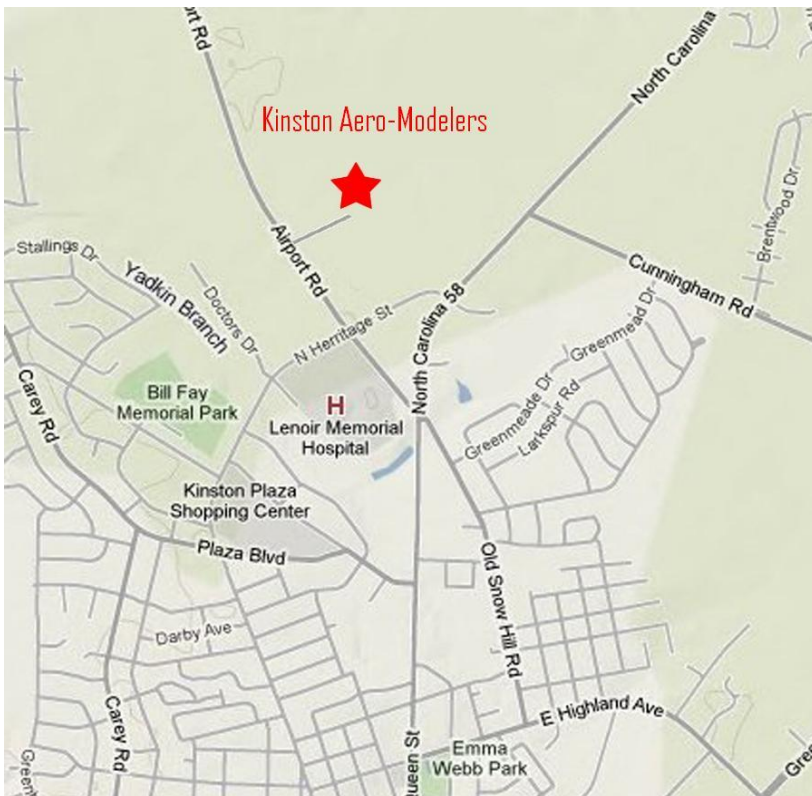

KINSTON AERO-MODELERS R/C FLY-IN

**-Saturday, April 6th-
9AM- UNTIL**

****Candy Drop for Kids at 12PM****

-Pilots Landing Fee: \$10.00

-FREE ADMISSION TO SPECTATORS

-Refreshments Available on field

-NO ALCOHOL

-Pilots Briefing 9:00am

313 Airport Rd. At Lenoir Crossing
(Across from Lenoir Memorial Hospital)

Bojangles's

Famous Chicken 'n Biscuits

TOWER HOBBIES®

RIGHT-ON SIGNS & DESIGNS

PLANE Nutz

FLY LIKE YOU'RE NUTZ
1-877-768-9458 RC.COM